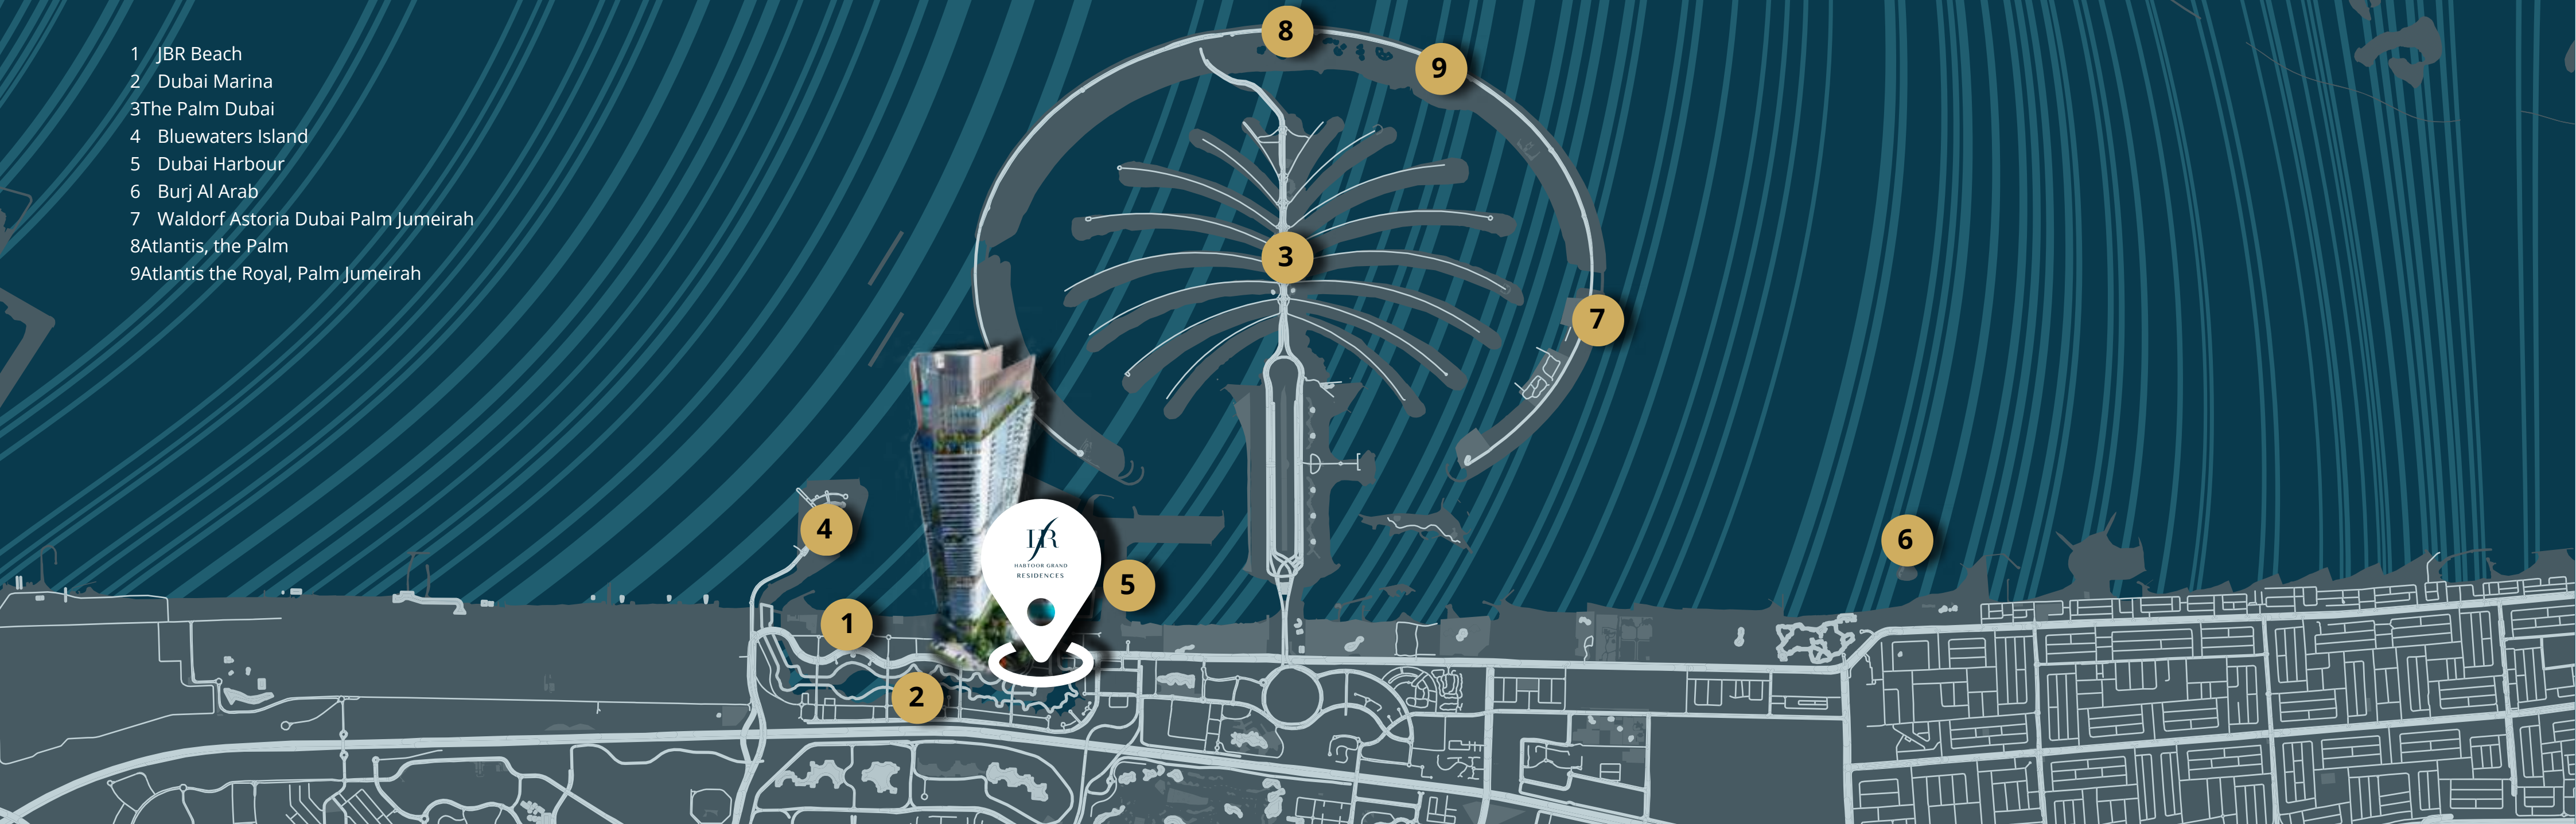

# INTRODUCING HABTOOR GRAND RESIDENCES

Al Habtoor Group's latest architectural masterpiece is nestled in one of the most enchanting locations at Habtoor Grand. This extraordinary tower graces the Dubai Harbor skyline, offering unparalleled access to the sea, airport, and public transportation networks. As we stand on the threshold of luxury, we invite you to explore this splendid addition to our prestigious portfolio.

## OVERVIEW

Habtoor Grand Residences in Jumeirah Beach is transforming luxury living with a new high-rise tower. This project sets a benchmark for opulence and safety in one of the world's coveted locations.

THE TOWER

ELEGANCE &  
SERENITY

DISTINGUISHED  
DESIGNS

SOPHISTICATION  
AT EVERY TURN

THE LOCATION

- 1 JBR Beach
- 2 Dubai Marina
- 3 The Palm Dubai
- 4 Bluewaters Island
- 5 Dubai Harbour
- 6 Burj Al Arab
- 7 Waldorf Astoria Dubai Palm Jumeirah
- 8 Atlantis, the Palm
- 9 Atlantis the Royal, Palm Jumeirah

## THE AMENITIES

WATERFRONT PROPERTY  
WITH PRIVATE BEACH ACCESS

ROOFTOP INFINITY POOL

GYMNASIUM

MULTIPLE RESTAURANTS & BARS

USE OF 5-STAR FACILITIES

HIGH SPEED ELEVATORS

KIDS PLAY AREA