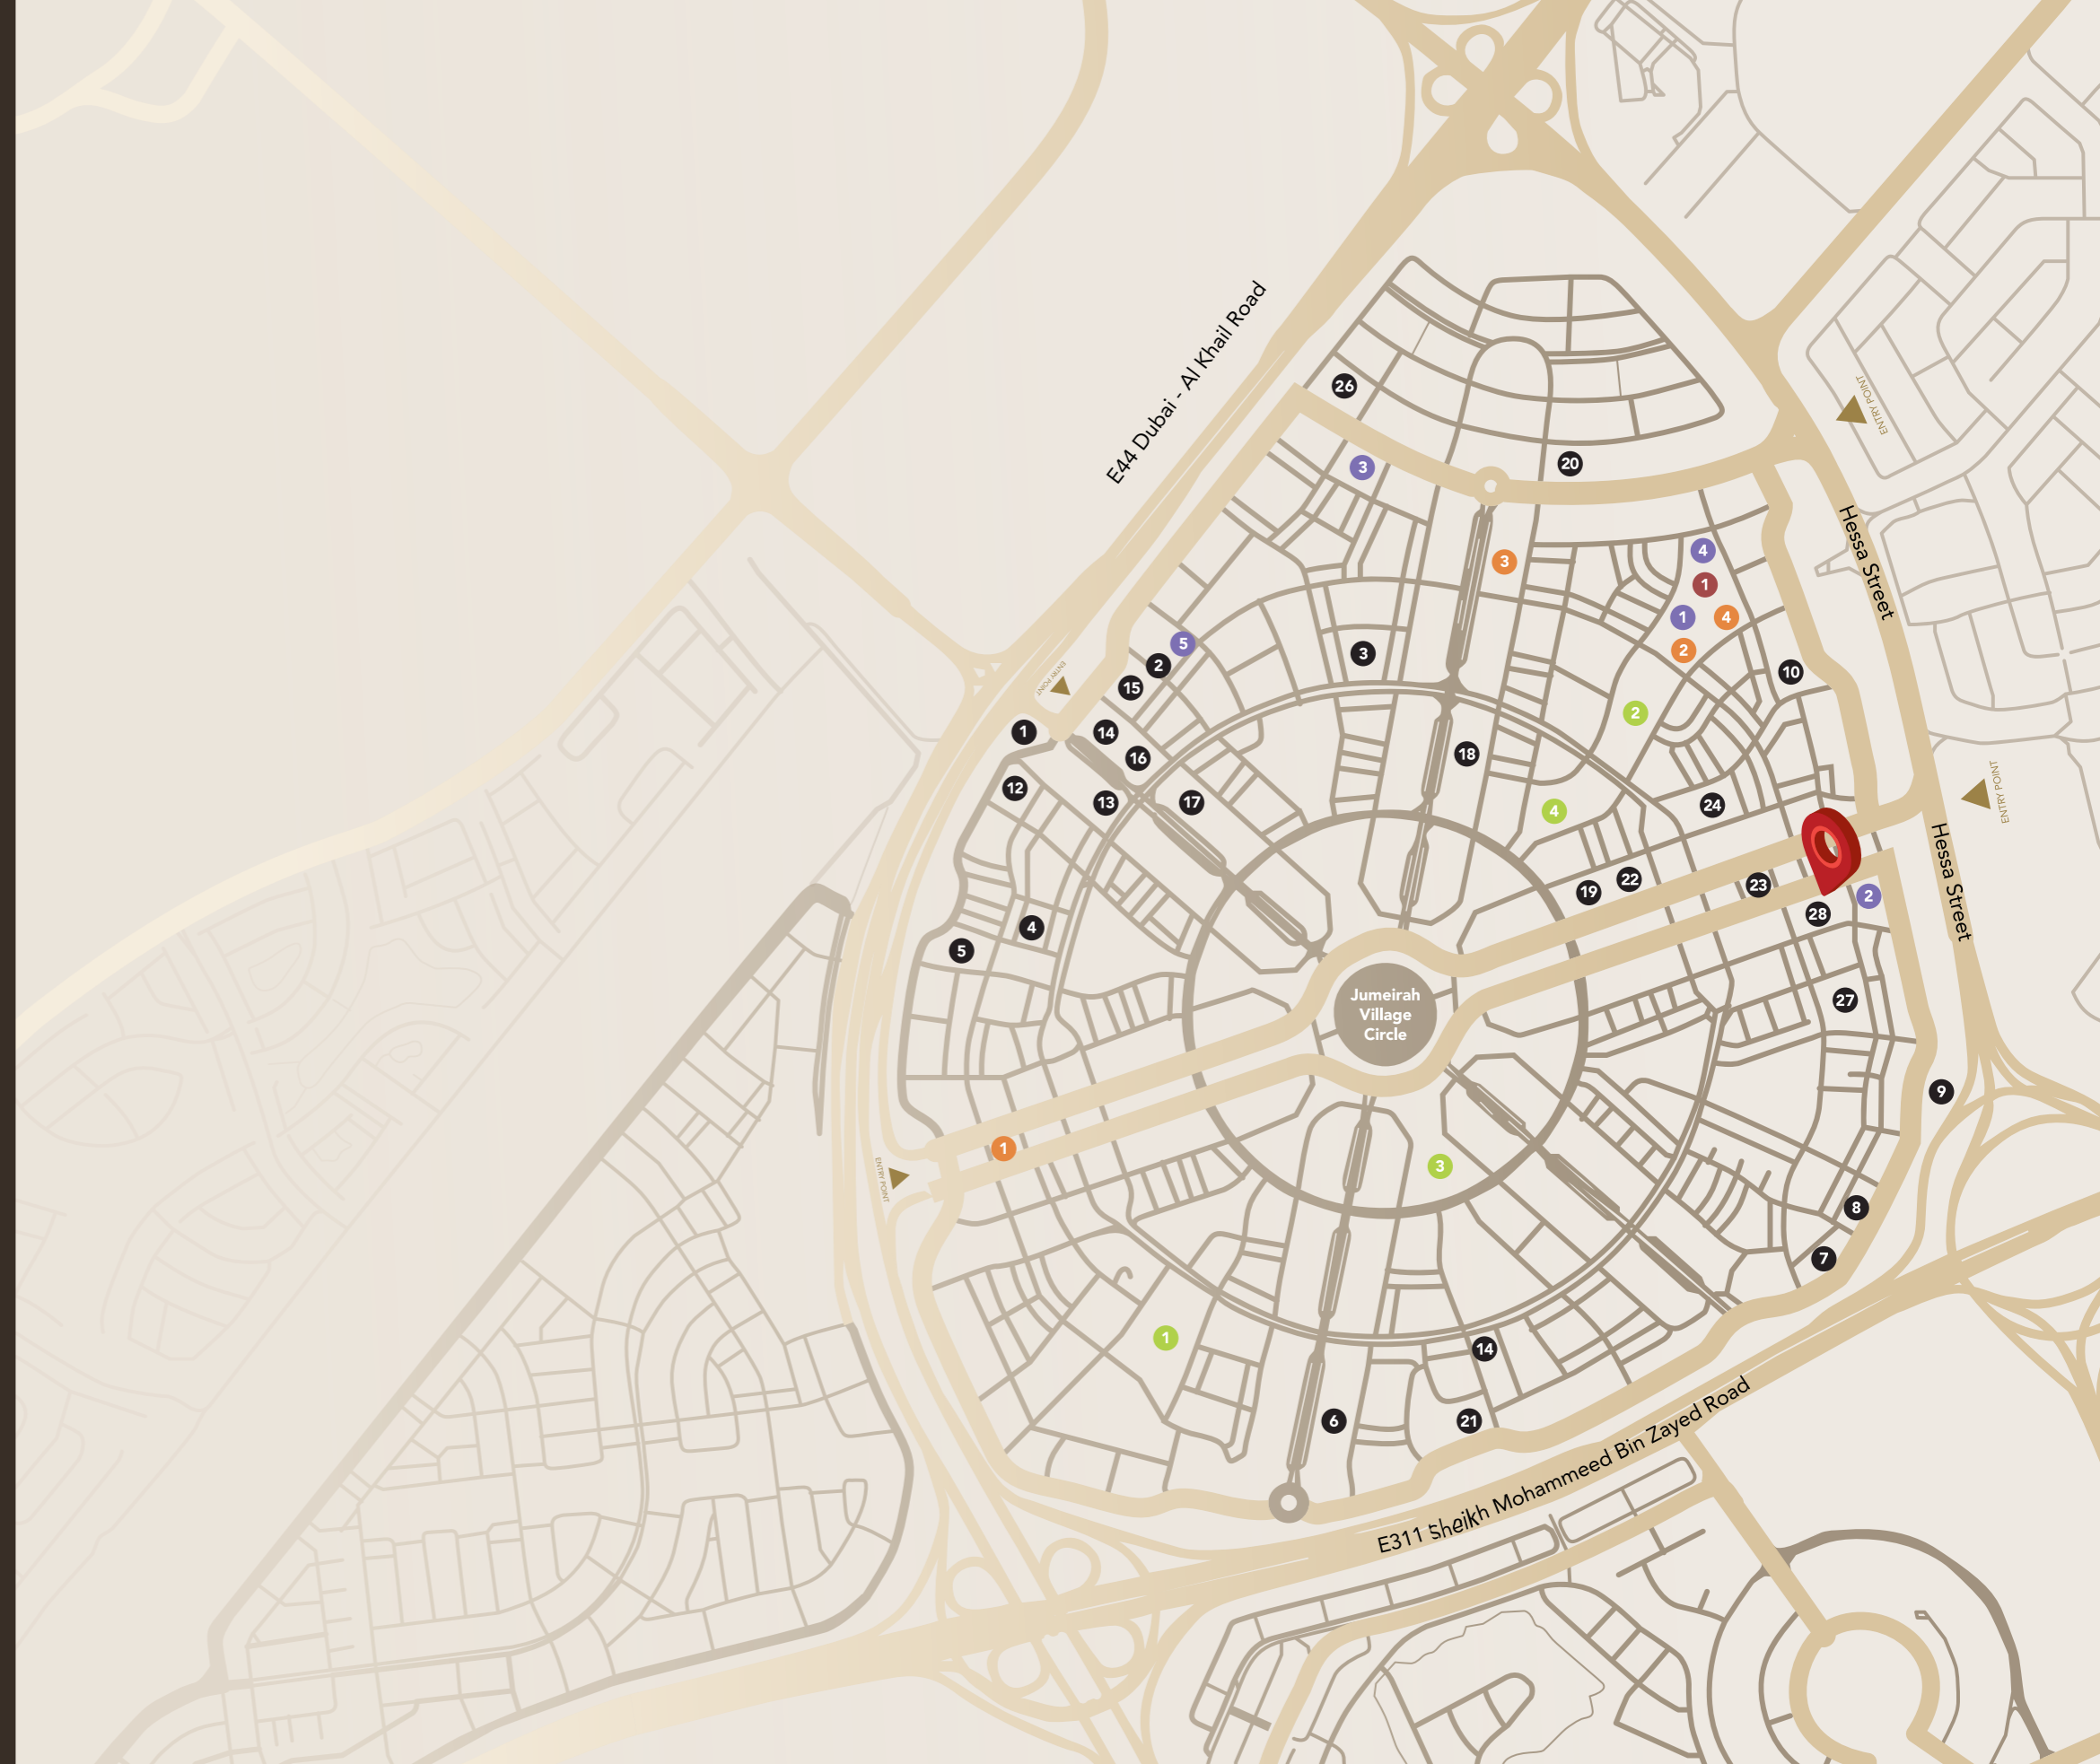

Paths to The Greater Whole

Grove's considered location in Jumeirah Village Circle, a gateway to major routes and transit options, unlocks access to Dubai's wider wonder. From the heart of Downtown to the soft shores of Jumeirah beach residences, the city becomes a place to constantly thrive. Embrace the freedom to explore, connect, and experience the limitlessness that is Dubai.

NEARBY AMENITIES

MALL

1. Circle Mall

HOSPITAL/CLINIC

1. AStar Medical Clinic
2. Life Medical Center
3. Magnum Family Medical Center
4. Dr. Joy Dental Clinic

BINGHATTI PROJECTS

- | | |
|------------------------|------------------------|
| 1. Binghatti Gate | 15. Binghatti Corner |
| 2. Binghatti Heights | 16. Binghatti Lavender |
| 3. Binghatti Mirage | 17. Binghatti Orchid |
| 4. Binghatti Rose | 18. Binghatti Amber |
| 5. Binghatti Jasmine | 19. Binghatti Gardenia |
| 6. Binghatti Crest | 20. Binghatti Azure |
| 7. Binghatti Luna | 21. Binghatti Venus |
| 8. Binghatti Nova | 22. Binghatti Tulip |
| 9. Binghatti Gems | 23. Binghatti Phantom |
| 10. Binghatti Crescent | 24. Binghatti Galaxy |
| 11. Dawn by Binghatti | 25. Binghatti Phoenix |
| 12. Binghatti Onyx | 26. Dusk by Binghatti |
| 13. Binghatti Emerald | 27. Binghatti Aurora |
| 14. Binghatti House | 28. Binghatti Grove |

SCHOOL

1. JSS International School
2. Kids World Nursery
3. Ladybird Nursery

PARK

1. Halfa Park
2. RootsCamp
3. Community Park South
4. Community Park North

SUPERMARKET

1. Spinneys
2. Grandiose
3. Choithrams
4. Nesto Hypermarket
5. Viva Supermarket