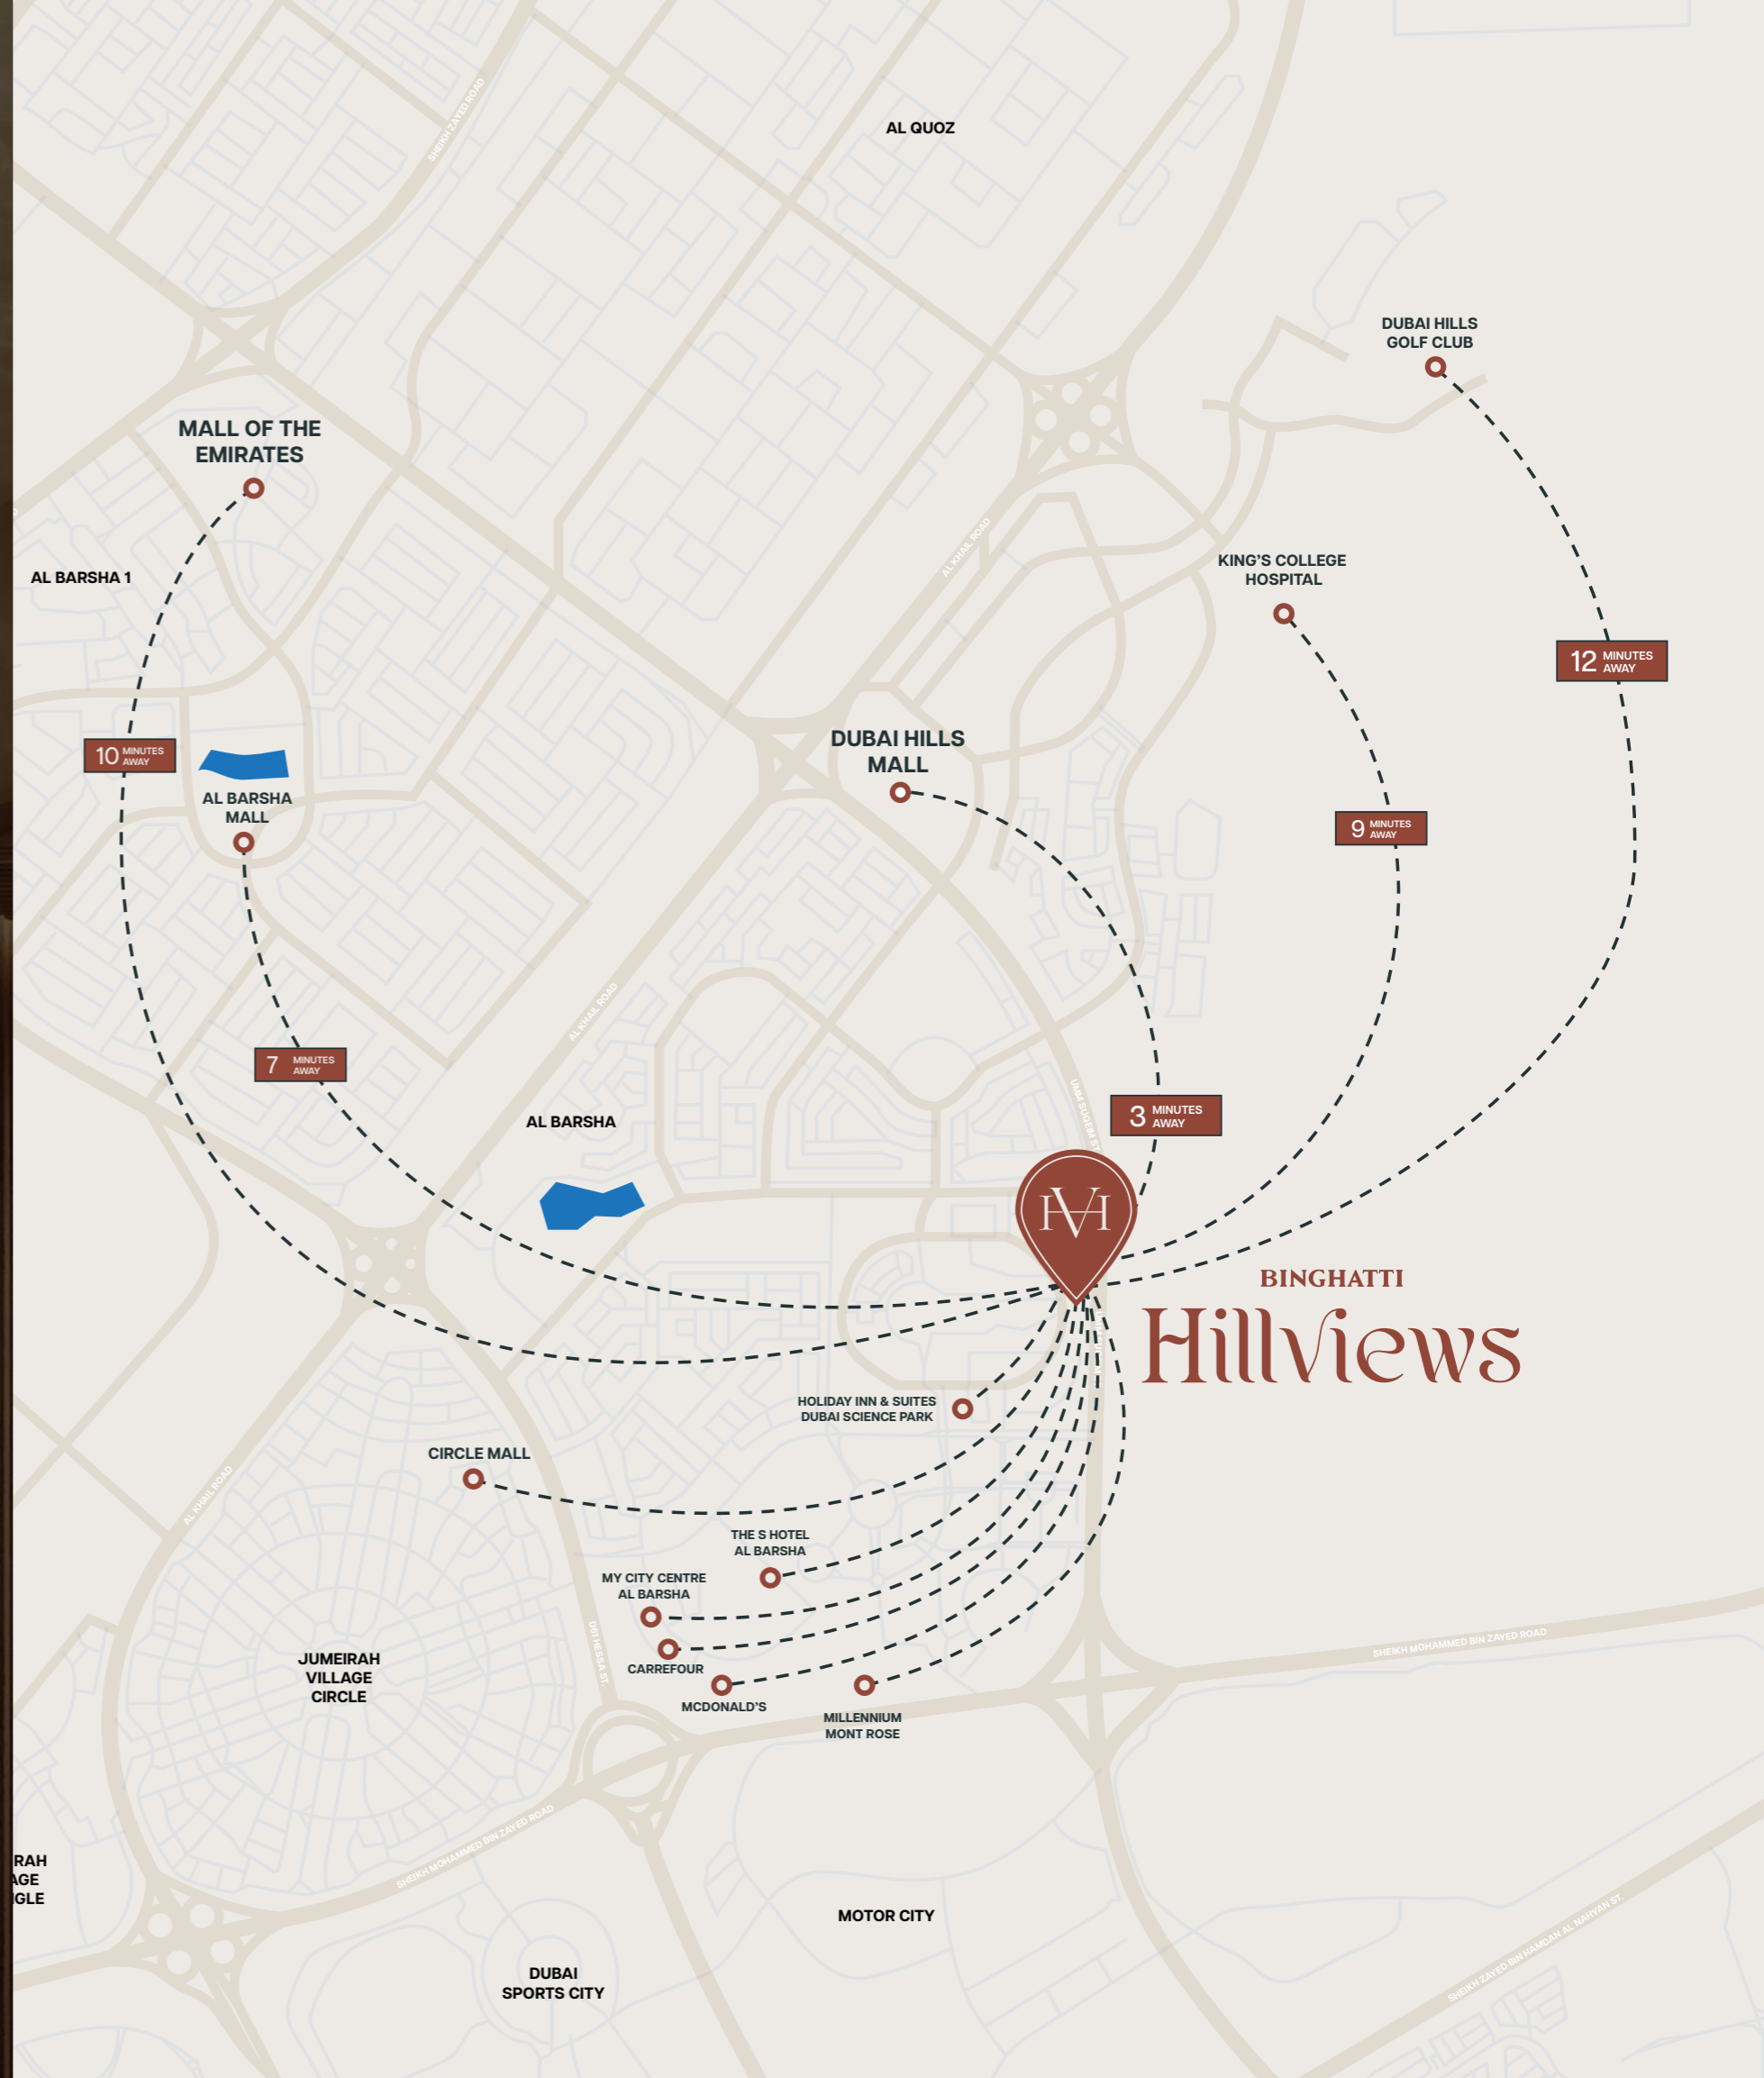

A modern, curved glass skyscraper at dusk, overlooking a city skyline. The building's interior is illuminated, showing multiple floors with glass railings and modern decor. The sky is a mix of blue and orange, with a white dot on a vertical line in the upper left corner.

Venture Within Dubai Science Park

Hill Views comes into view within Dubai Science Park. It places you at the crossroads of Dubai's unyielding energy and human connectivity.

Awaken to outstretched vistas of the Dubai skyline, the constant promise of what's possible, while being held by the refined design of a place you can call your own.