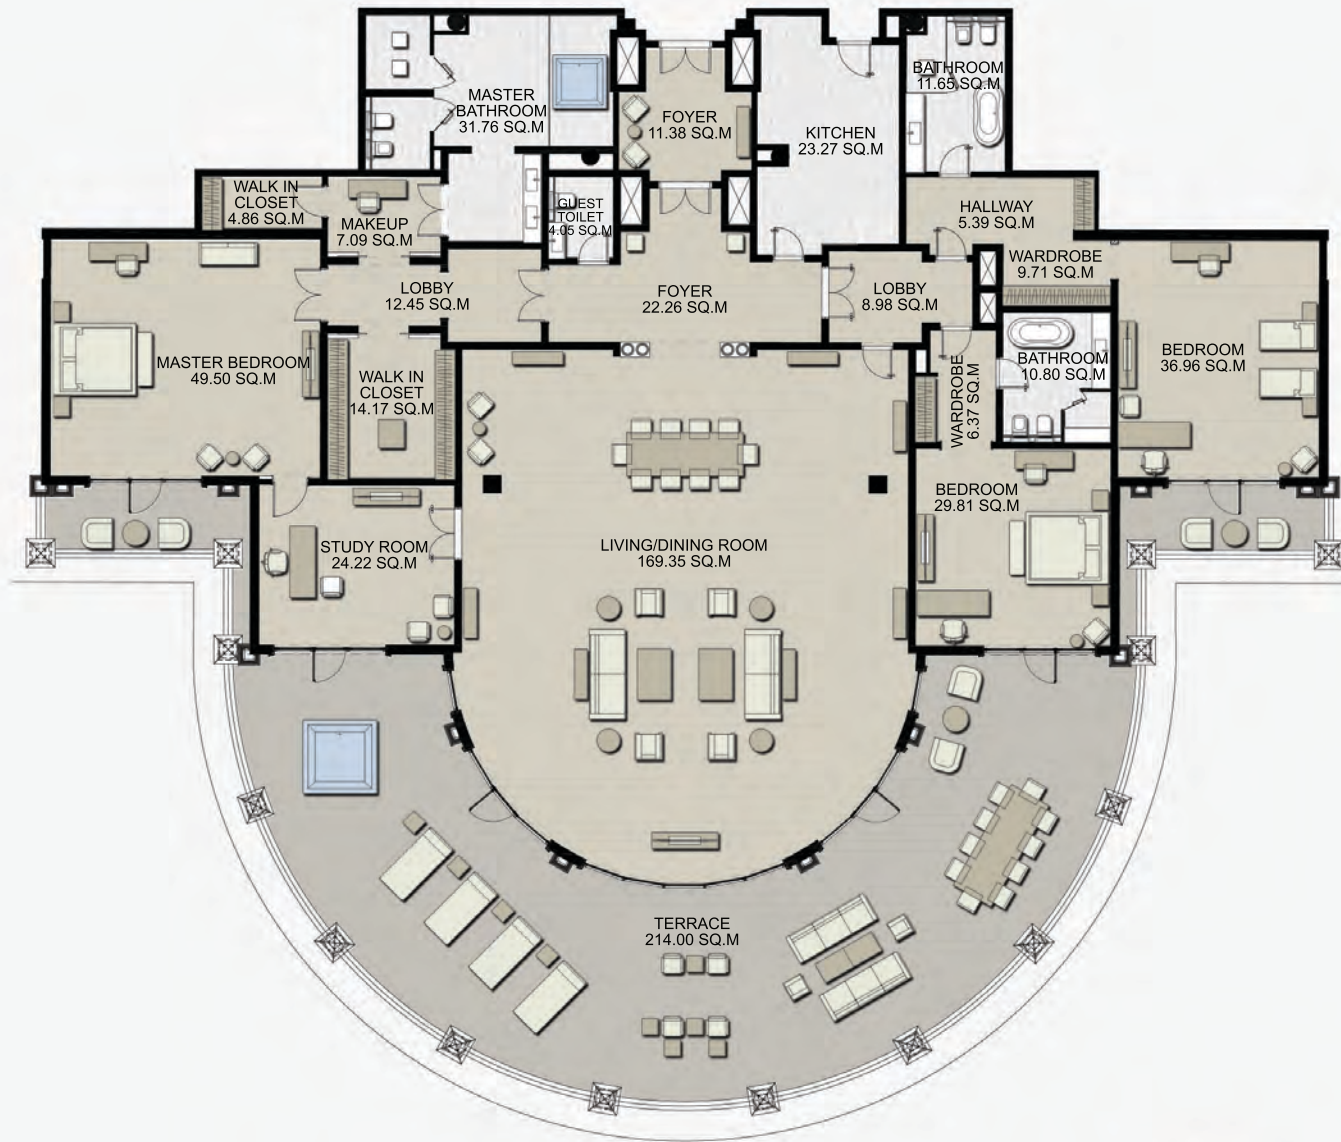

RIO OPT2

EPG
HOTELS & RESORTS

Fifth Floor - RIO (58R)		
Internal Area	620	6674
Terrace	790	8505
Total	1410	15179

RAFFLES
RESIDENCES & PENTHOUSES
THE PALM DUBAI

RAFFLES RESIDENCES AND PENTHOUSES THE PALM DUBAI