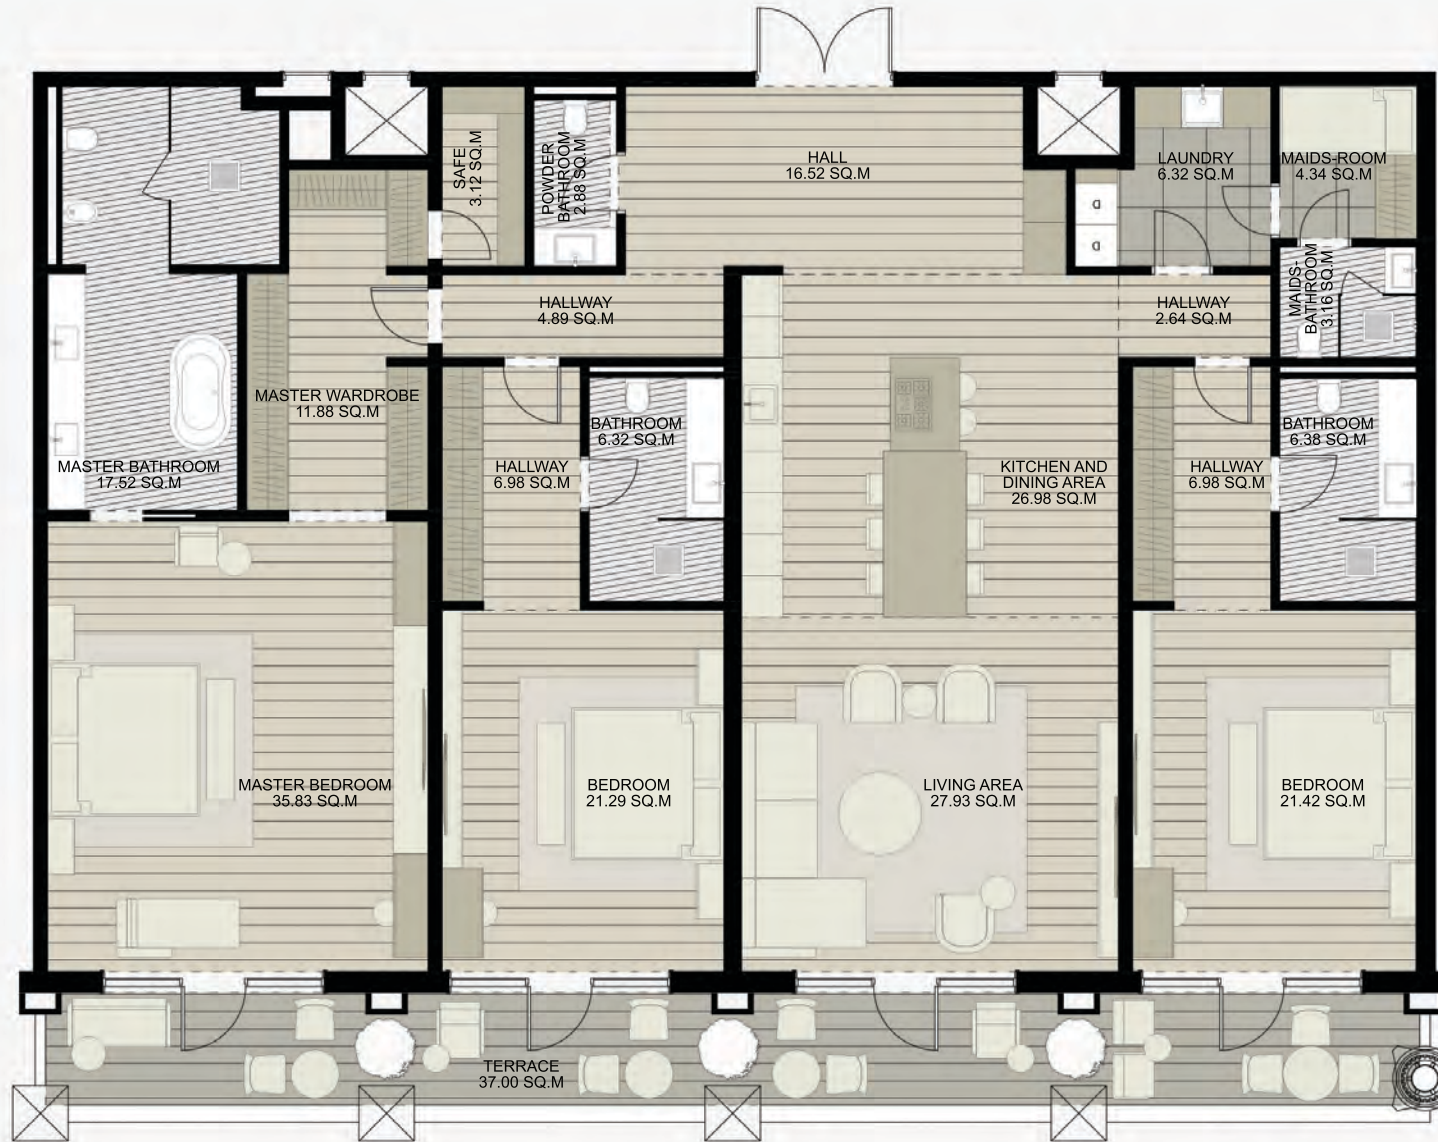

RAFFLES RESIDENCES AND PENTHOUSES THE PALM DUBAI

R32

EPG
HOTELS & RESORTS

Fourth Floor - R32 (38R)		
Internal Area	266	2863
Terrace	44	474
Total	310	3337