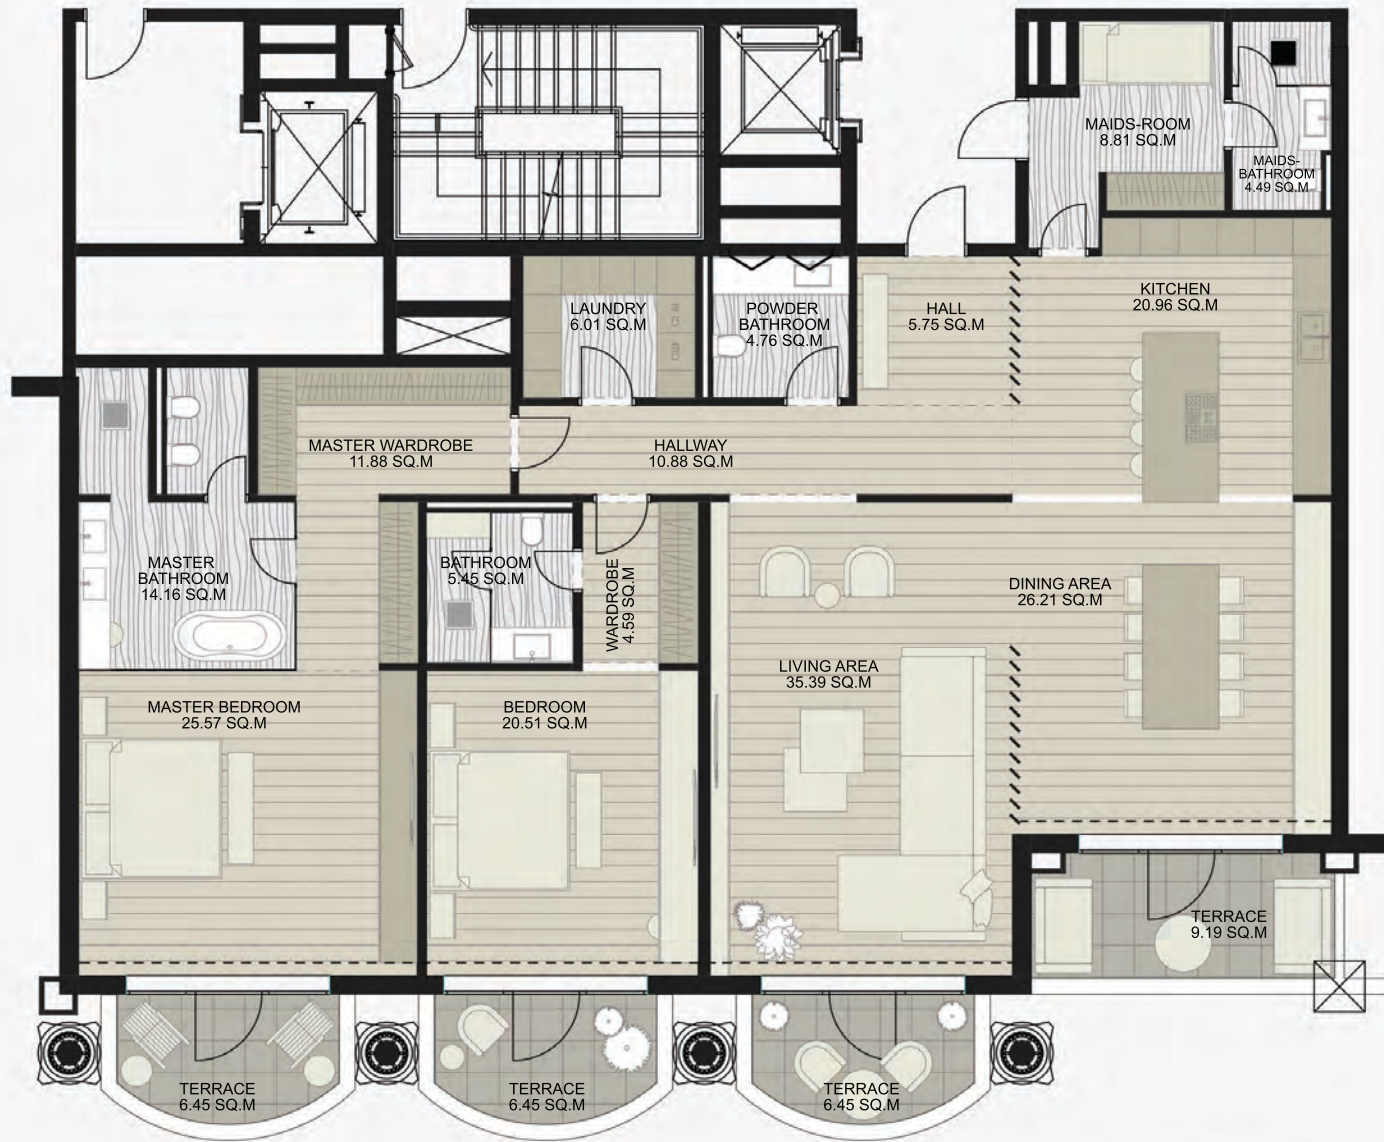

R33 OPT2

EPG
HOTELS & RESORTS

Fourth Floor - R33 (3BR)		
Internal Area	266	2863
Terrace	44	474
Total	310	3337

RAFFLES
RESIDENCES & PENTHOUSES
THE PALM DUBAI

RAFFLES RESIDENCES AND PENTHOUSES THE PALM DUBAI