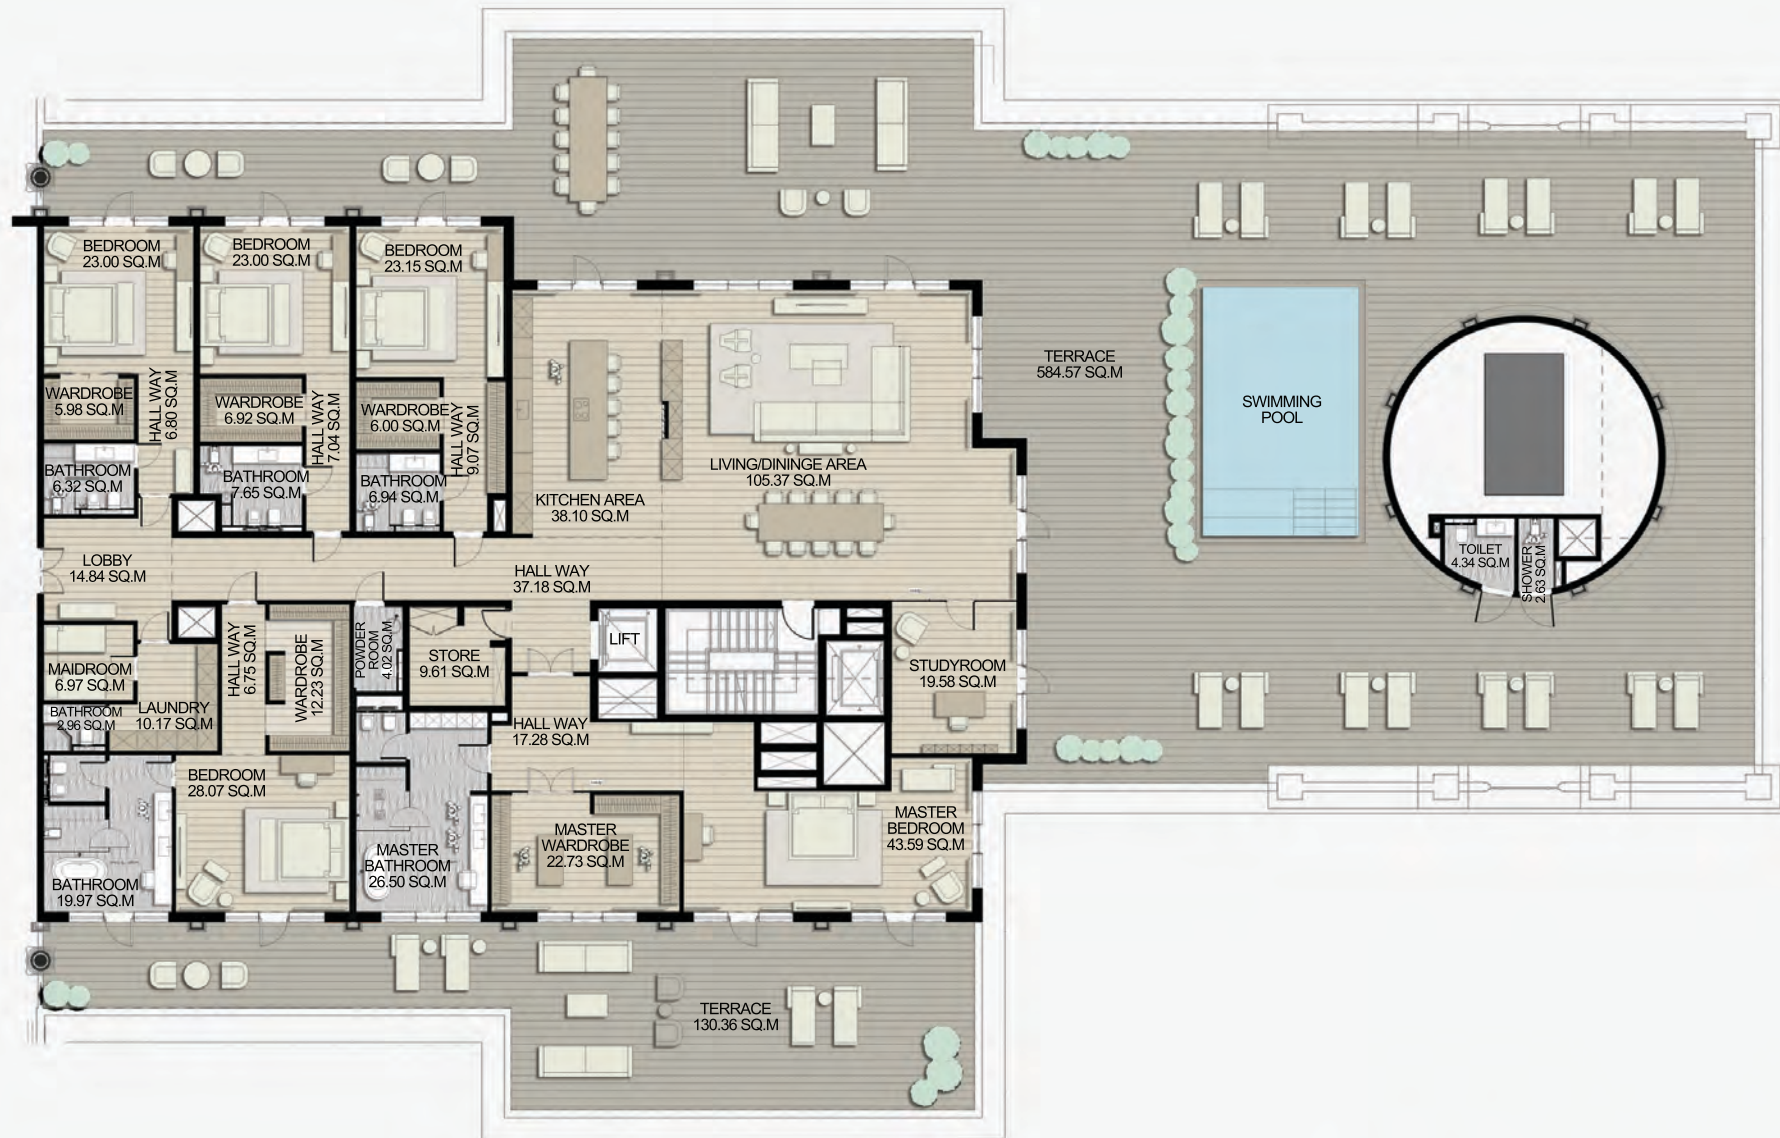

R11

EPG
HOTELS & RESORTS

Fifth Floor - R11 (Royal Classic)		
Internal Area	539	5802
Terrace	214	2299
Total	753	8101
Height	4m	

RAFFLES
RESIDENCES & PENTHOUSES
THE PALM DUBAI

RAFFLES RESIDENCES AND PENTHOUSES THE PALM DUBAI