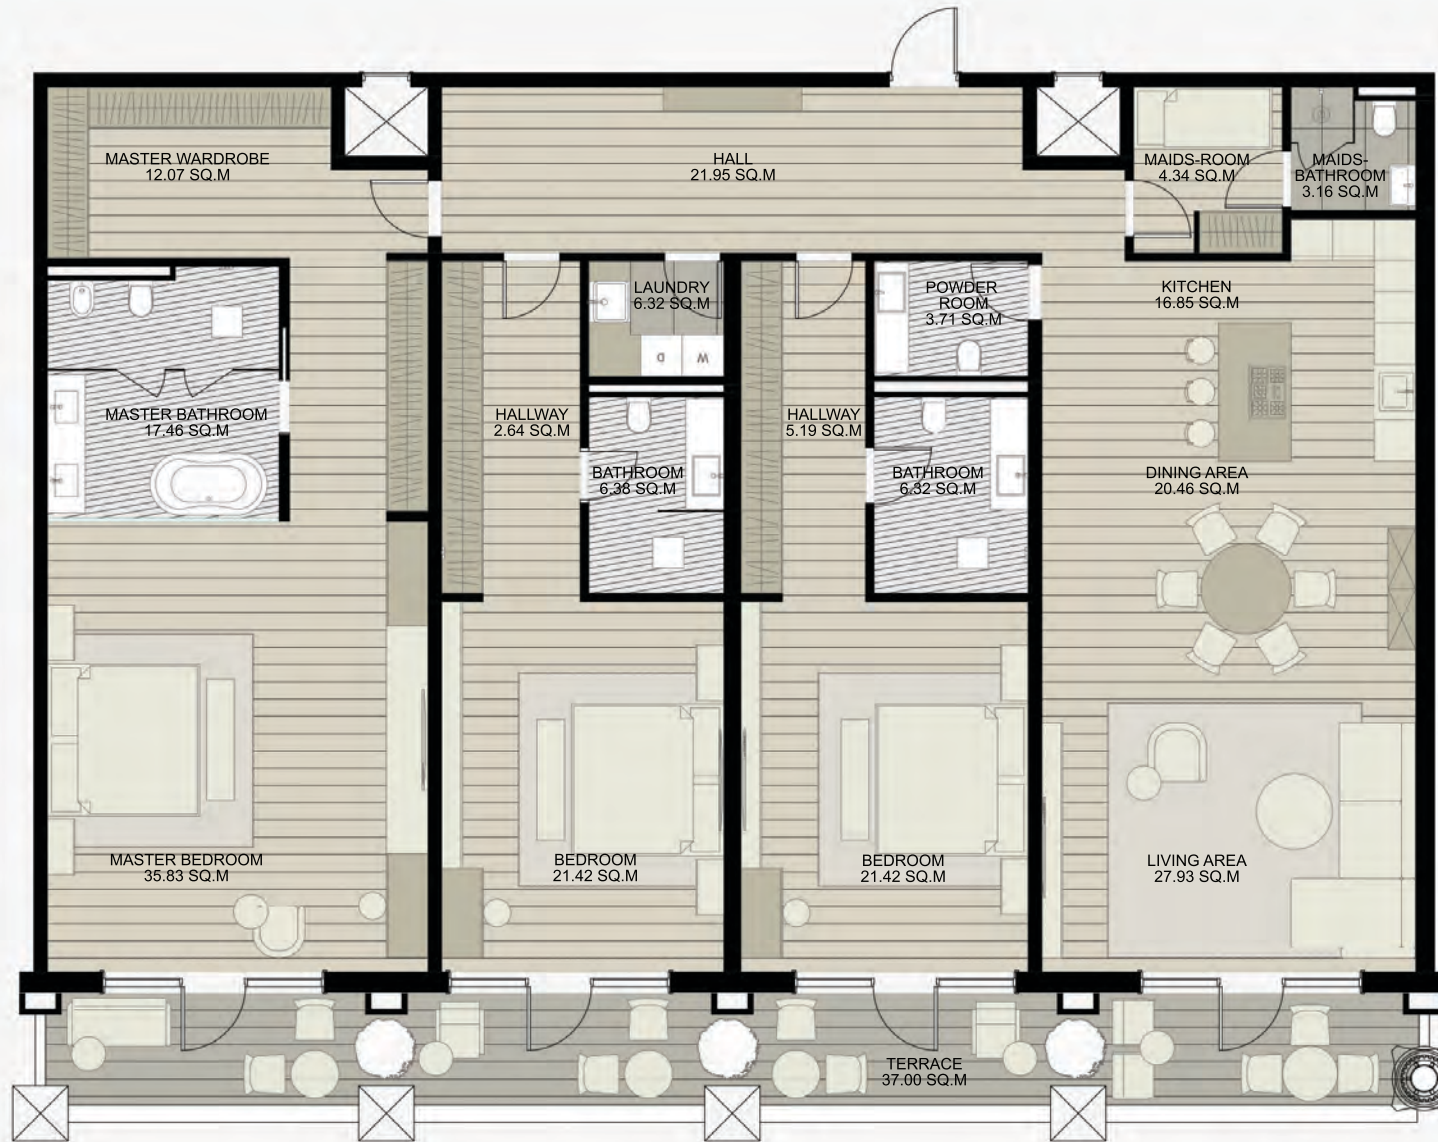

RAFFLES RESIDENCES AND PENTHOUSES THE PALM DUBAI

R32 OPT2

EPG
HOTELS & RESORTS

Fourth Floor - R32 (38R)		
Internal Area	266	2863
Terrace	44	474
Total	310	3337