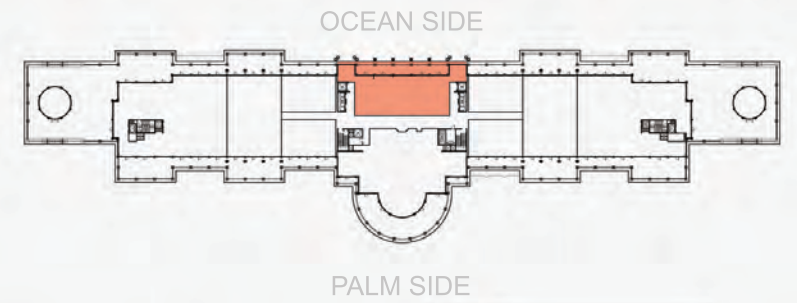

RAFFLES RESIDENCES AND PENTHOUSES THE PALM DUBAI

R16 OPT2

EPG
HOTELS & RESORTS

Fifth Floor - R16 (3BR)		
Internal Area	351	3778
Terrace	77	829
Total	428	4607
Height	4m