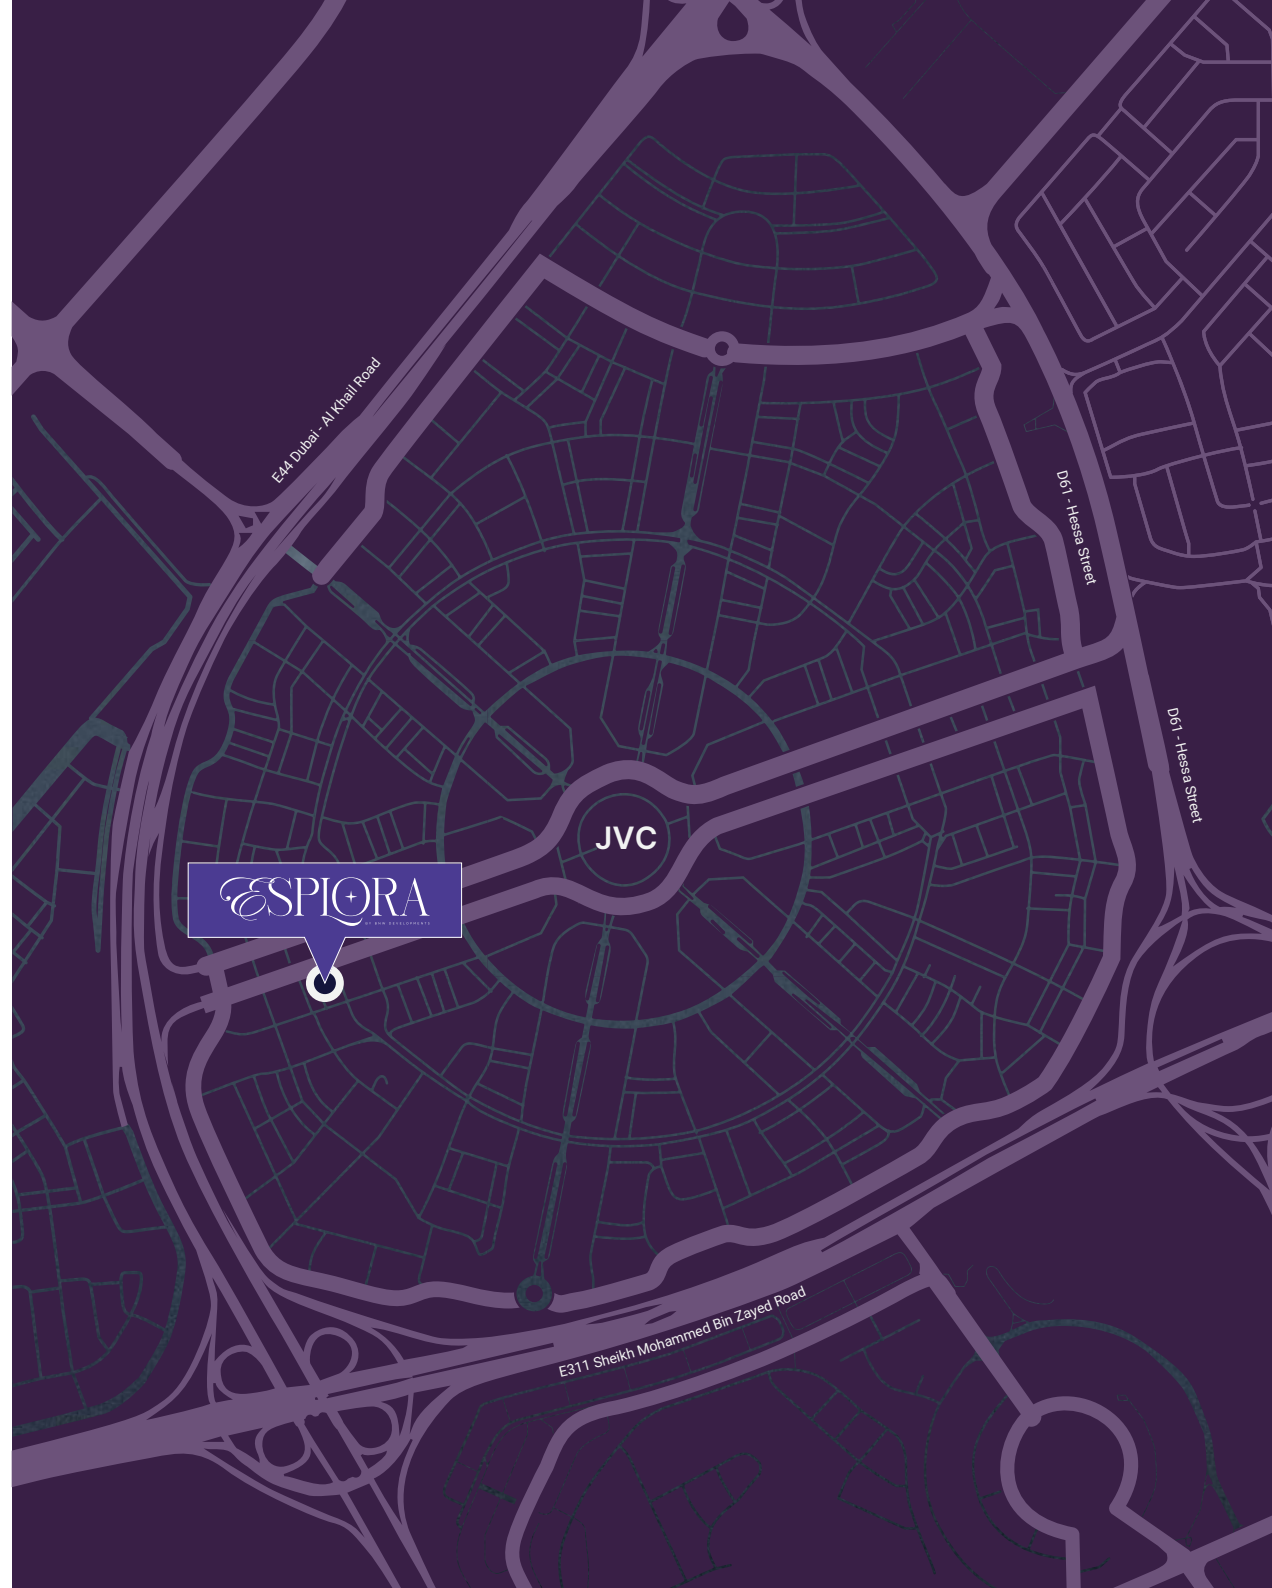

Landmarks *in* Proximity

03 Min
Aster Medical Clinic

05 Min
Five, JVC

09 Min
Circle Mall

13 Min
Dubai International Stadium

16 Min
Dubai Miracle Garden

25 Min
Burj Khalifa

A Curated Collection of Everyday Indulgences